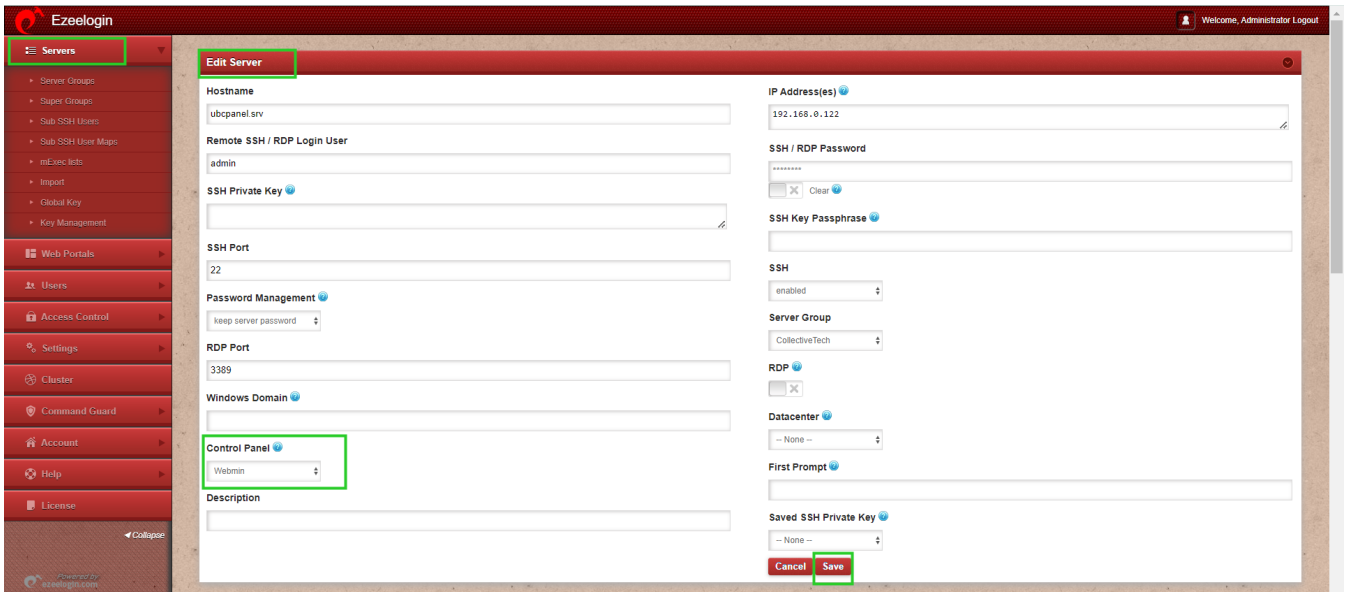

## How to add Webmin as control panel

**Overview:** This article outlines the steps to integrate Webmin with Ezeelogin software as ControlPanel.

**Step 1:** Setup [Webmin](#).

**Step 2:** After setting Webmin. Login to Ezeelogin GUI -> Settings -> Control Panel. You can use the screenshot below as an example to configure Webmin.

**Step 3:** After Adding the ControlPanel accordingly, Go to the Servers tab and select the control panel Webmin. that you have added as shown below:

Go to the Servers tab and add the Webmin installed server as shown below:

Make sure to select the control panel as Webmin from the drop-down menu.

**Step 4.** Also ensure that you have provided Control Panel User, Control Panel Password, and Control Panel Host under the Advanced section of Server Edit. You can refer to the screenshot below as an example: