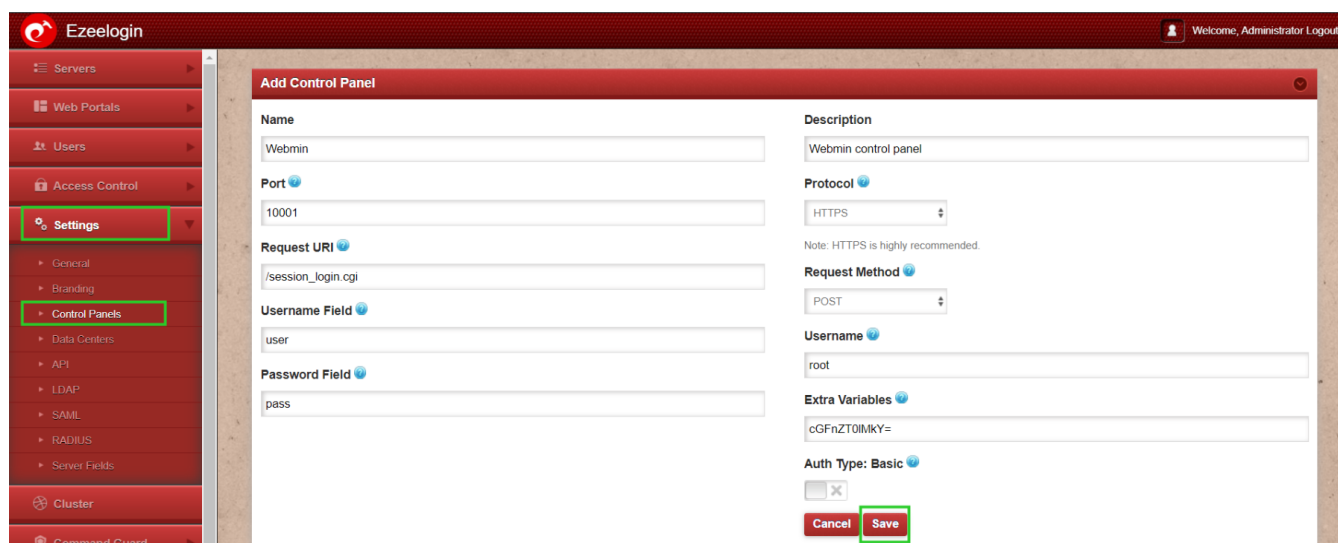

Adding Webmin as control panel

744 Rakhi September 26, 2024 [Features & Functionalities](#) 284

How to add Webmin as control panel

Overview: This article outlines the steps to integrate Webmin with Ezeelogin software as ControlPanel.

Step 1: Setup [Webmin](#).

Step 2: After setting Webmin. Login to Ezeelogin GUI -> Settings -> Control Panel. You can use the screenshot below as an example to configure Webmin.

Step 3: After Adding the ControlPanel accordingly, Go to the Servers tab and select the control panel Webmin. that you have added as shown below:

Go to the Servers tab and add the Webmin installed server as shown below:

Make sure to select the control panel as Webmin from the drop-down menu.

Step 4. Also ensure that you have provided Control Panel User, Control Panel Password, and Control Panel Host under the Advanced section of Server Edit. You can refer to the screenshot below as an example: