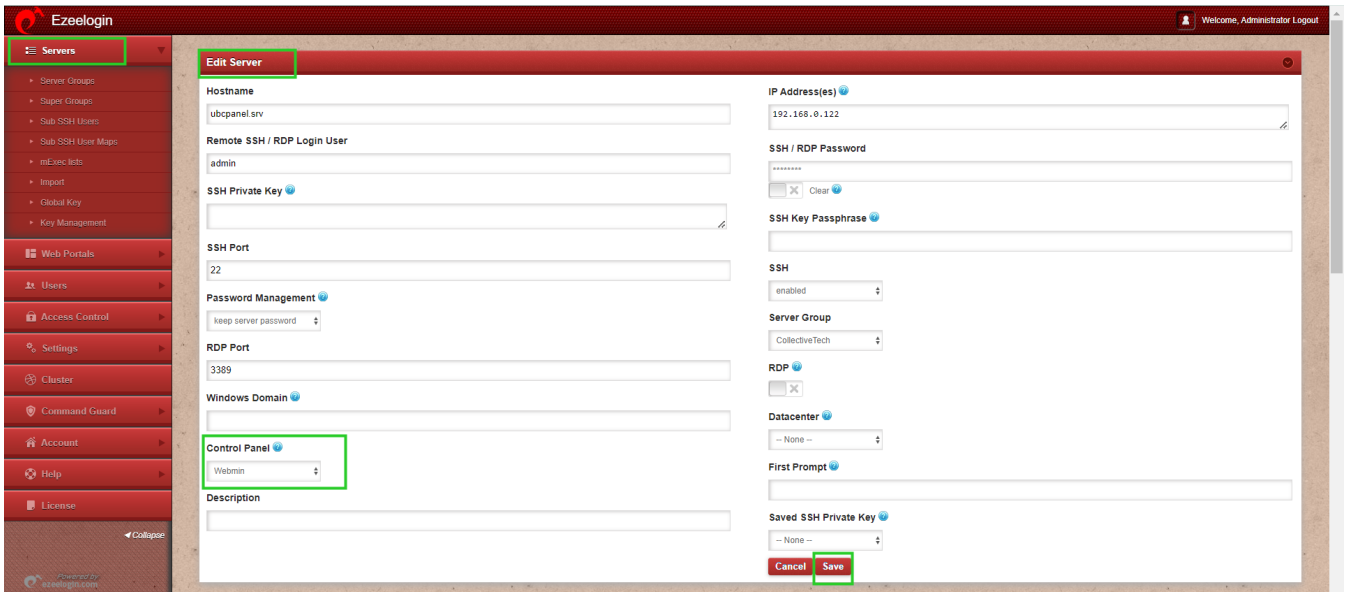

Adding Webmin as control panel

744 Rakhi September 26, 2024 [Features & Functionalities](#) 116

How to add Webmin as control panel

Overview: This article outlines the steps to integrate Webmin with Ezeelogin software as ControlPanel.

Step 1: Setup [Webmin](#).

Step 2: After setting Webmin. Login to Ezeelogin GUI -> Settings -> Control Panel. You can use the screenshot below as an example to configure Webmin.

Step 3: After Adding the ControlPanel accordingly, Go to the Servers tab and select the control panel Webmin. that you have added as shown below:

Go to the Servers tab and add the Webmin installed server as shown below:

Make sure to select the control panel as Webmin from the drop-down menu.

Step 4. Also ensure that you have provided Control Panel User, Control Panel Password, and Control Panel Host under the Advanced section of Server Edit. You can refer to the screenshot below as an example: