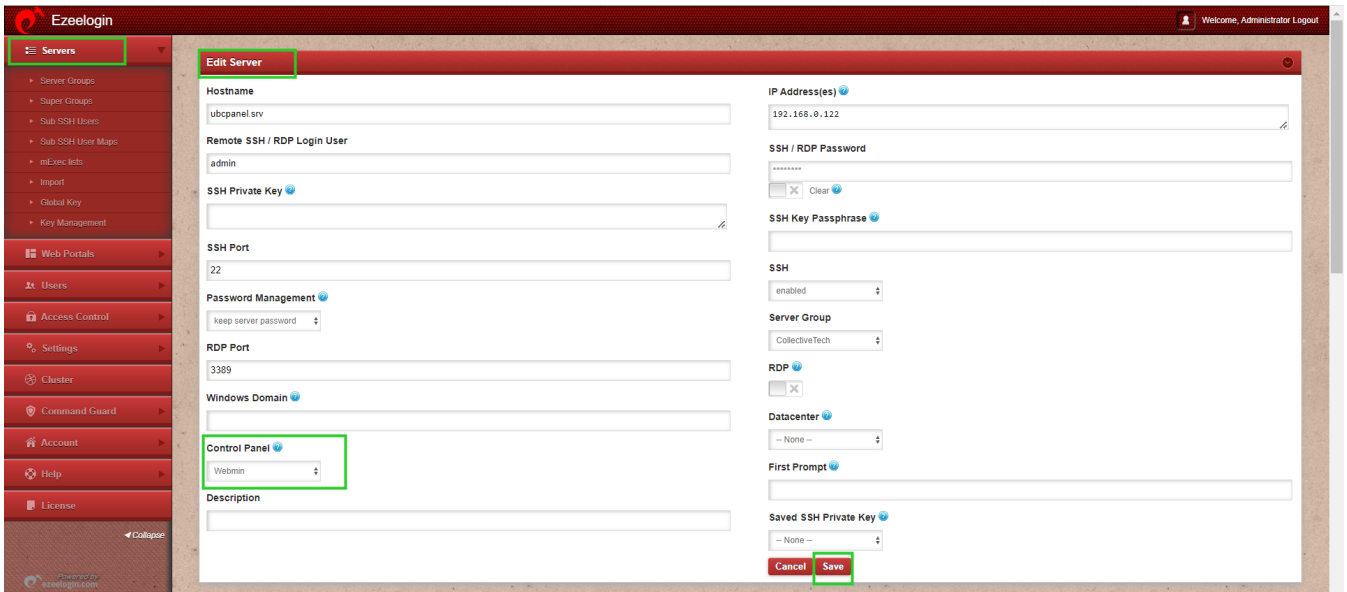

Adding Webmin as control panel

744 Rakhi September 26, 2024 [Features & Functionalities](#) 284

How to add Webmin as control panel

Overview: This article outlines the steps to integrate Webmin with Ezeelogin software as ControlPanel.

Step 1: Setup [Webmin](#).

Step 2: After setting Webmin. Login to Ezeelogin GUI -> Settings -> Control Panel. You can use the screenshot below as an example to configure Webmin.

Step 3: After Adding the ControlPanel accordingly, Go to the Servers tab and select the control panel Webmin. that you have added as shown below:

Go to the Servers tab and add the Webmin installed server as shown below:

Make sure to select the control panel as Webmin from the drop-down menu.

Step 4. Also ensure that you have provided Control Panel User, Control Panel Password, and Control Panel Host under the Advanced section of Server Edit. You can refer to the screenshot below as an example: