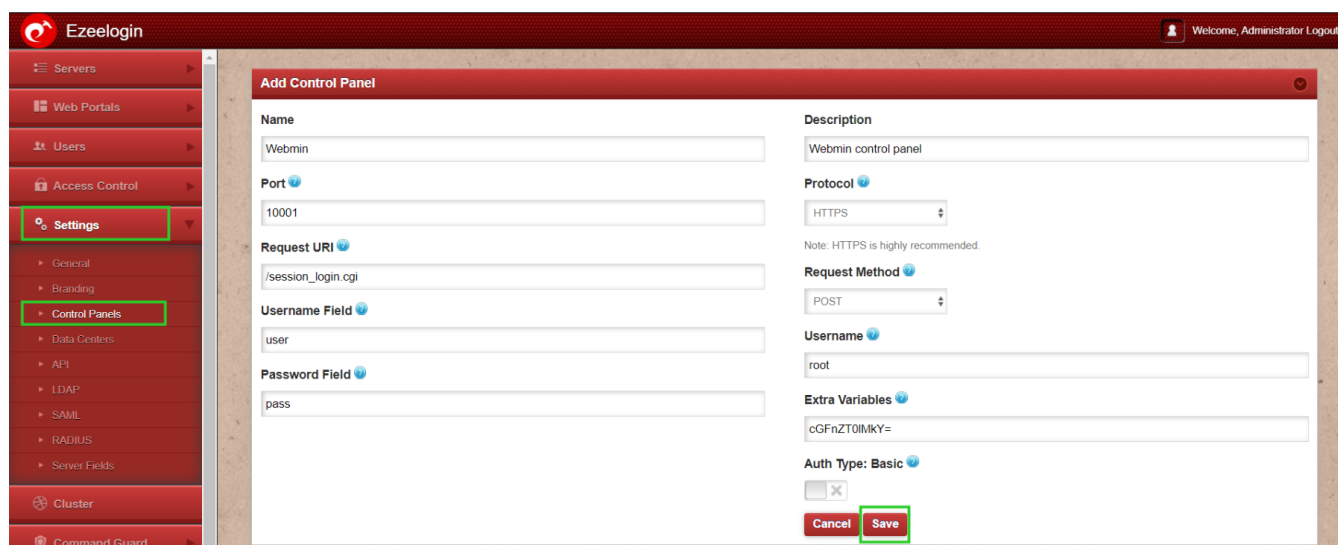

Adding Webmin as control panel

744 Rakhi September 26, 2024 [Features & Functionalities](#) 392

How to add Webmin as control panel

Overview: This article outlines the steps to integrate Webmin with Ezeelogin software as ControlPanel.

Step 1: Setup [Webmin](#).

Step 2: After setting Webmin. Login to Ezeelogin GUI -> Settings -> Control Panel. You can use the screenshot below as an example to configure Webmin.

Step 3: After Adding the ControlPanel accordingly, Go to the Servers tab and select the control panel Webmin. that you have added as shown below:

Go to the Servers tab and add the Webmin installed server as shown below:

Make sure to select the control panel as Webmin from the drop-down menu.

Step 4. Also ensure that you have provided Control Panel User, Control Panel Password, and Control Panel Host under the Advanced section of Server Edit. You can refer to the screenshot below as an example: