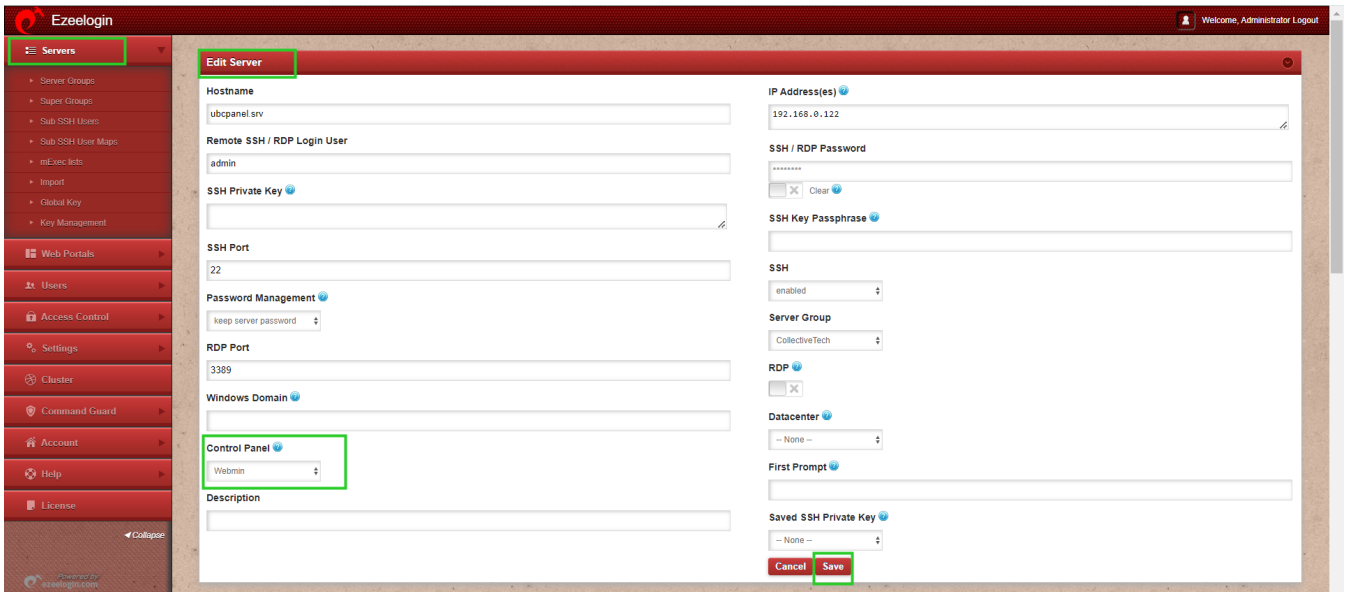

Adding Webmin as control panel

744 Rakhi September 26, 2024 [Features & Functionalities](#) 392

How to add Webmin as control panel

Overview: This article outlines the steps to integrate Webmin with Ezeelogin software as ControlPanel.

Step 1: Setup [Webmin](#).

Step 2: After setting Webmin. Login to Ezeelogin GUI -> Settings -> Control Panel. You can use the screenshot below as an example to configure Webmin.

Step 3: After Adding the ControlPanel accordingly, Go to the Servers tab and select the control panel Webmin. that you have added as shown below:

Go to the Servers tab and add the Webmin installed server as shown below:

Make sure to select the control panel as Webmin from the drop-down menu.

Step 4. Also ensure that you have provided Control Panel User, Control Panel Password, and Control Panel Host under the Advanced section of Server Edit. You can refer to the screenshot below as an example: