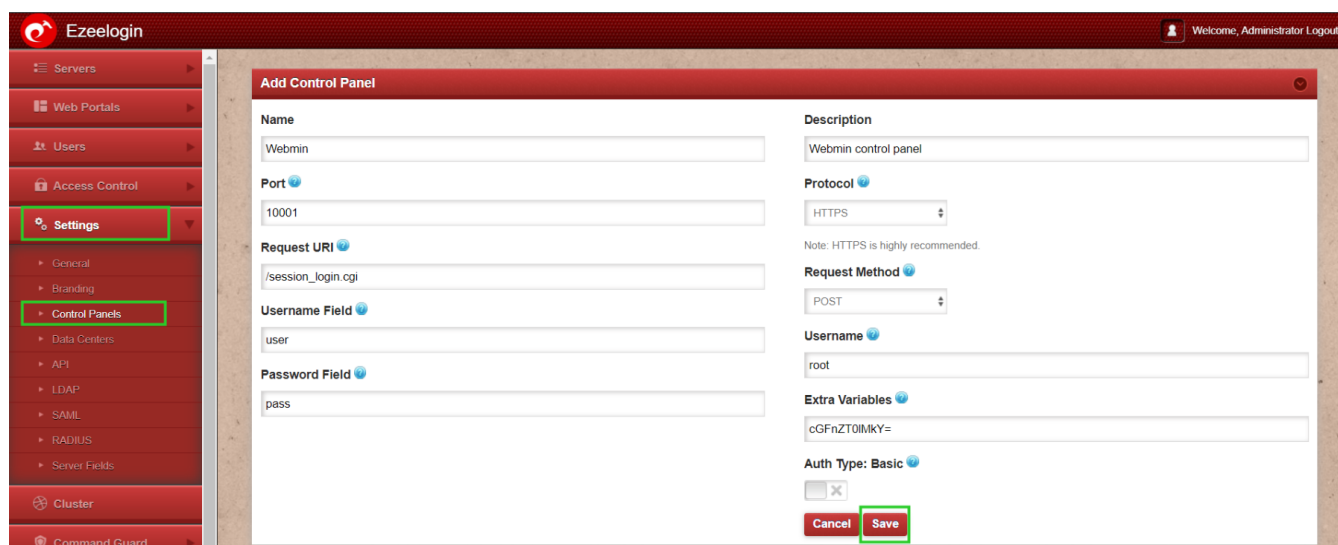

# Adding Webmin as control panel

744 Rakhi September 26, 2024 [Features & Functionalities](#) 576

## How to add Webmin as control panel

**Overview:** This article outlines the steps to integrate Webmin with Ezeelogin software as ControlPanel.

**Step 1:** Setup [Webmin](#).

**Step 2:** After setting Webmin. Login to Ezeelogin GUI -> Settings -> Control Panel. You can use the screenshot below as an example to configure Webmin.

**Step 3:** After Adding the ControlPanel accordingly, Go to the Servers tab and select the control panel Webmin. that you have added as shown below:

Go to the Servers tab and add the Webmin installed server as shown below: