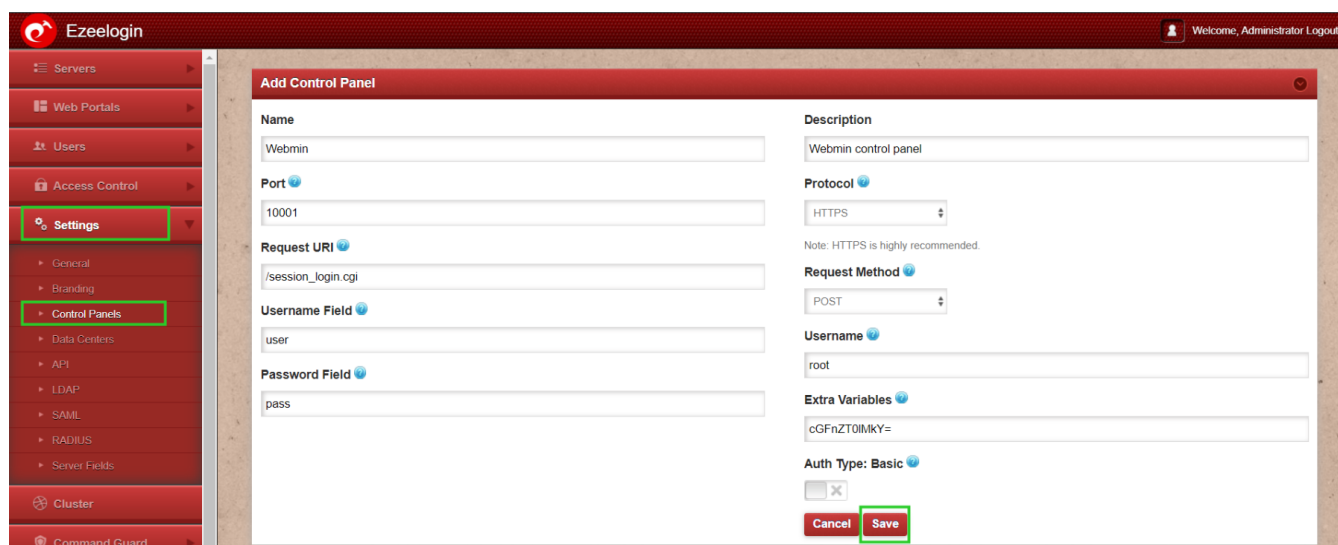

Adding Webmin as control panel

744 Rakhi September 26, 2024 [Features & Functionalities](#) 116

How to add Webmin as control panel

Overview: This article outlines the steps to integrate Webmin with Ezeelogin software as ControlPanel.

Step 1: Setup [Webmin](#).

Step 2: After setting Webmin. Login to Ezeelogin GUI -> Settings -> Control Panel. You can use the screenshot below as an example to configure Webmin.

Step 3: After Adding the ControlPanel accordingly, Go to the Servers tab and select the control panel Webmin. that you have added as shown below:

Go to the Servers tab and add the Webmin installed server as shown below:

Make sure to select the control panel as Webmin from the drop-down menu.

Step 4. Also ensure that you have provided Control Panel User, Control Panel Password, and Control Panel Host under the Advanced section of Server Edit. You can refer to the screenshot below as an example: