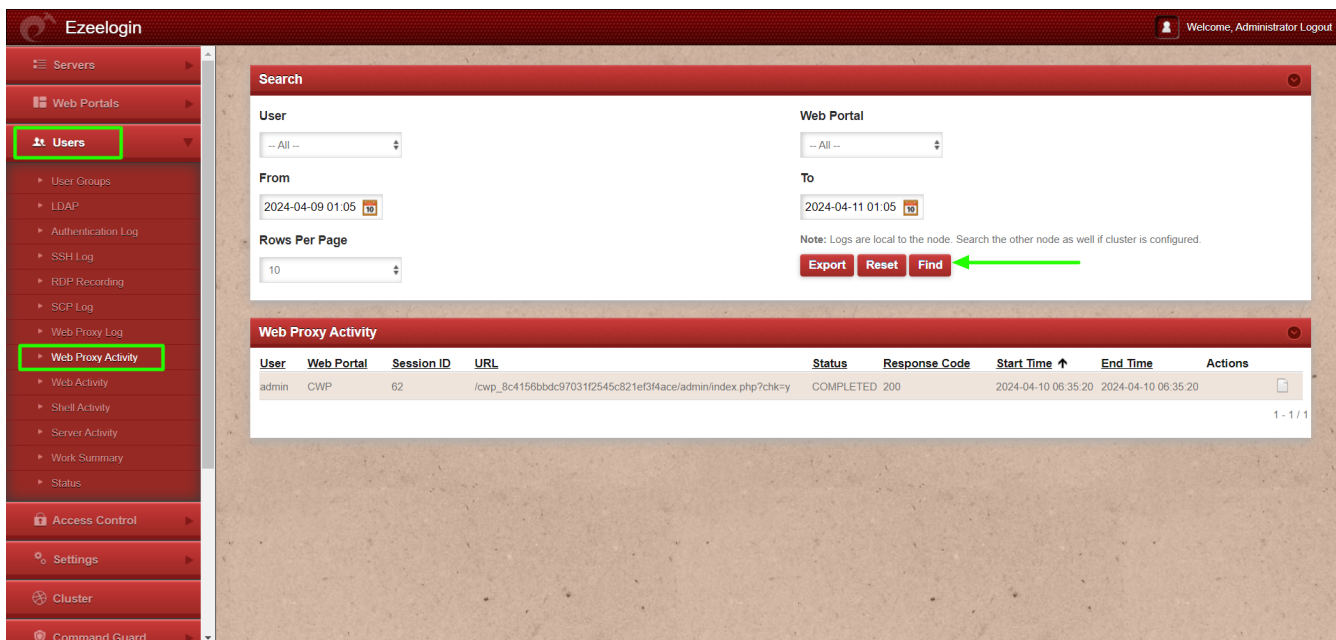

1. What is Web Proxy Log and how to access it?

The **web proxy log** is a log file that keeps track of the activities and requests made through web proxy feature in Ezeelogin. It provides comprehensive information about all access to the web portal via the reverse proxy.

The **Web Proxy Activity Logs** provide comprehensive information about user access details to the web portal using the reverse proxy.

To view web proxy activity first navigate to **Settings -> General -> Security -> Enable Web Proxy Logging**. Enable **Web Proxy Logging** for the recording of Requests and Responses via Web Proxy.

Request : Record webproxy requests.

Response : Record webproxy responses

Both : Record both.

After enabling Web Proxy Logging click on the **Users -> Web Proxy Activity** tab to access the Web Proxy Activity