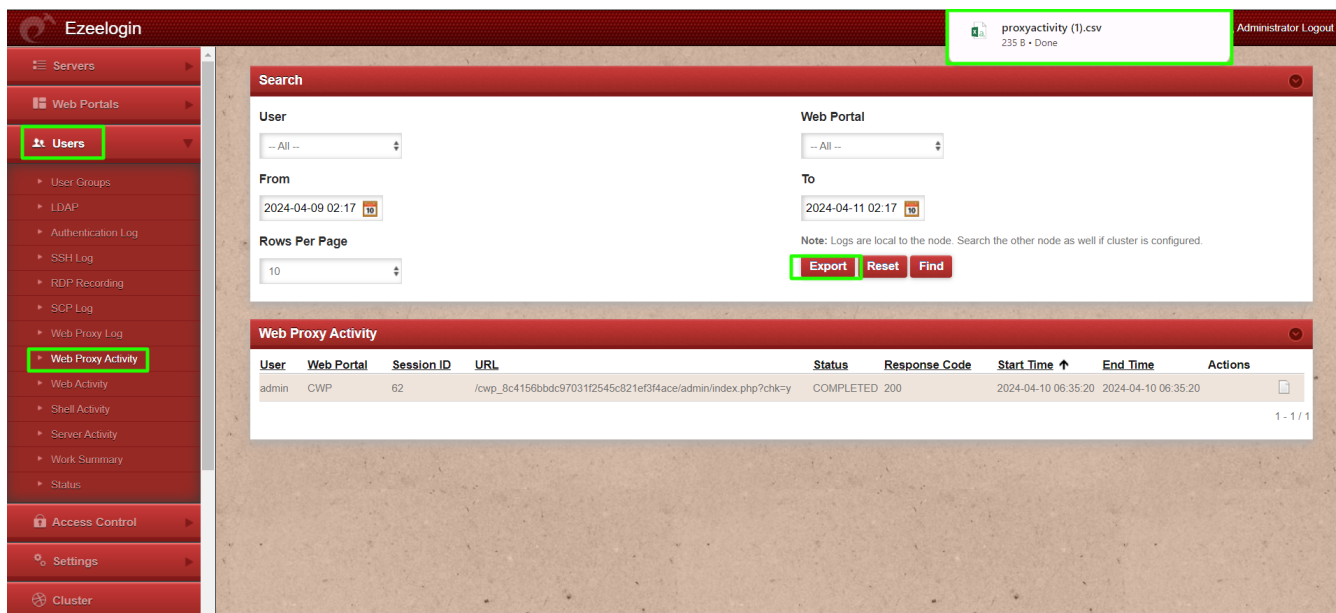

Online URL:

<https://www.ezeelogin.com/kb/article/web-proxy-logs-and-web-proxy-activity-logs-699.html>