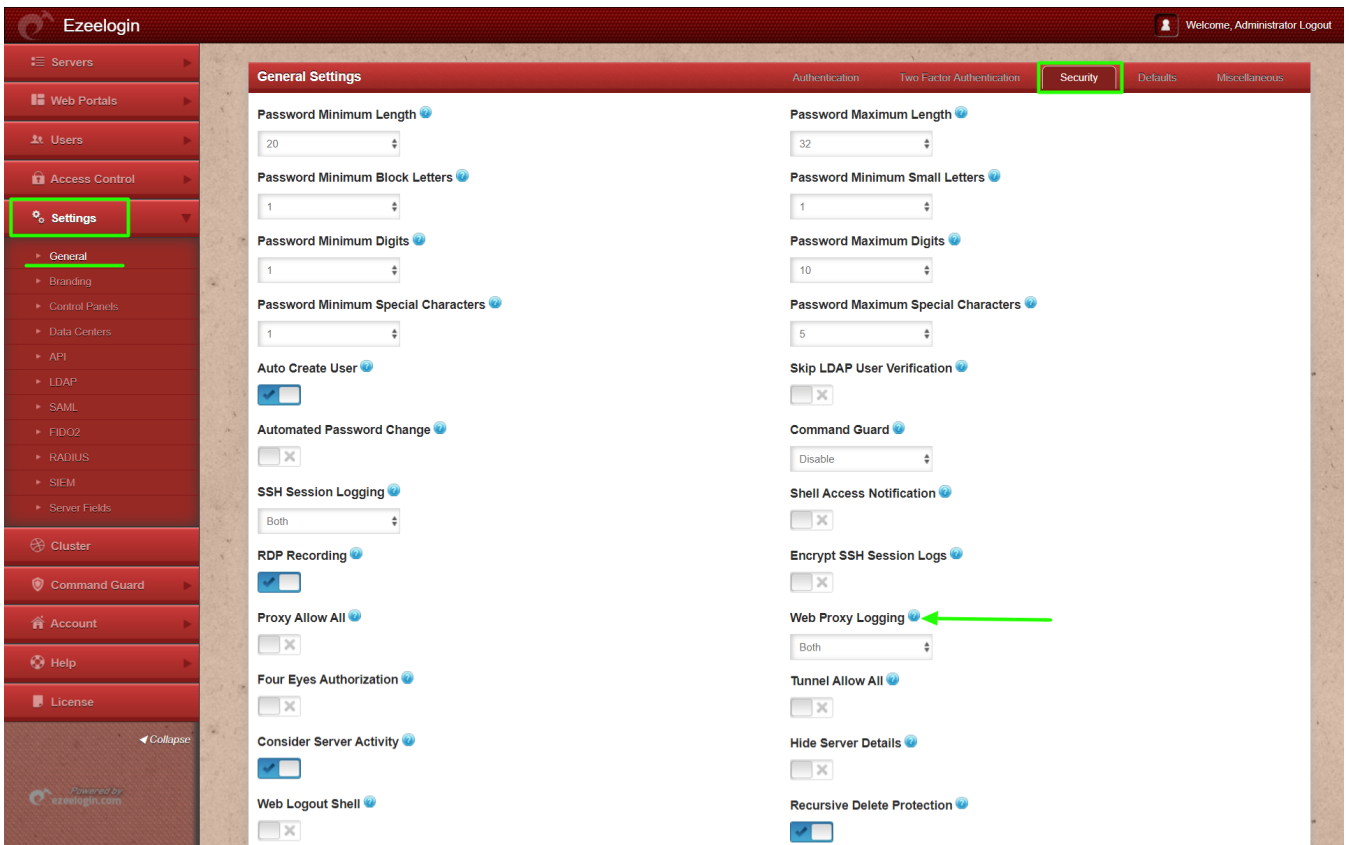

The **Web Proxy Activity Logs** provide comprehensive information about user access details to the web portal using the reverse proxy.

To view web proxy activity first navigate to **Settings -> General -> Security -> Enable Web Proxy Logging**. Enable **Web Proxy Logging** for the recording of Requests and Responses via Web Proxy.

Request : Record webproxy requests.

Response : Record webproxy responses

Both : Record both.