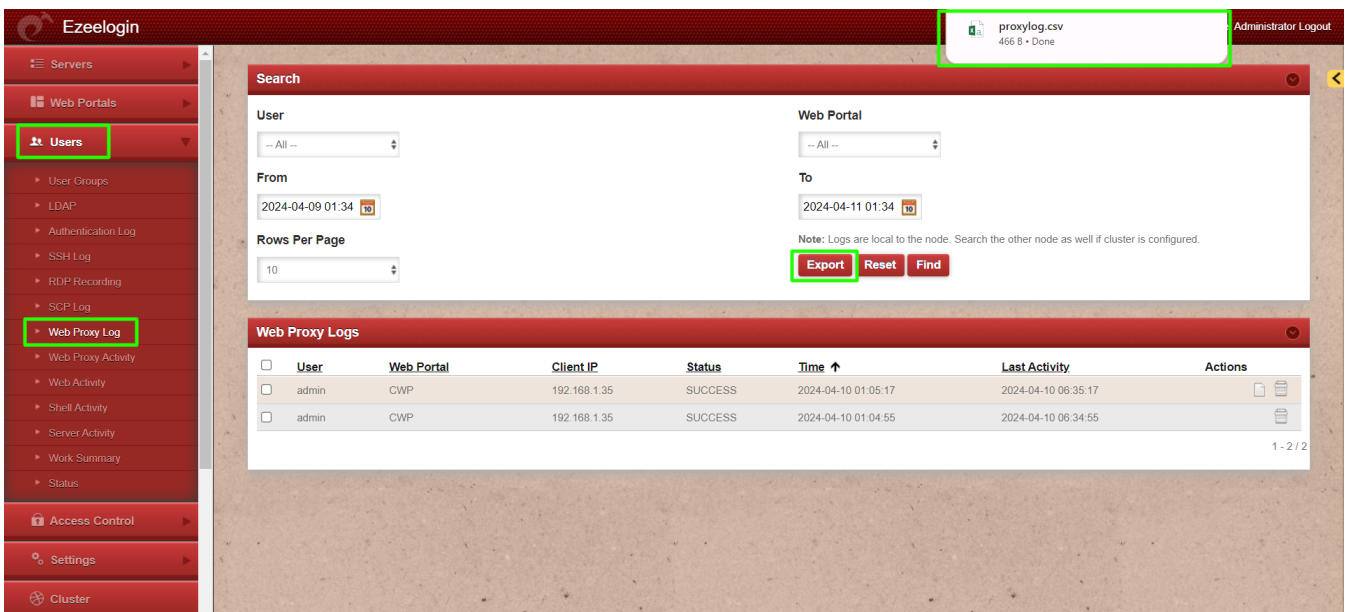

3. What is Web Proxy Activity and how to access it?