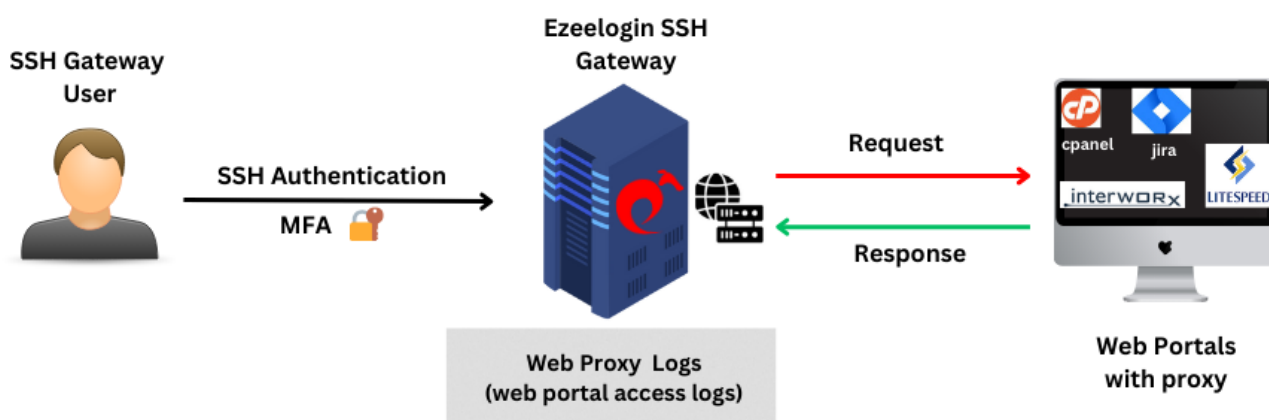

Web Proxy Logs And Web Proxy Activity Logs

699 Jisna Joseph April 13, 2024 [Features & Functionalities](#) 693

View and export web proxy logs and web proxy activity logs in Ezeelogin

This article provides an introduction to **web proxy logs** and **web proxy activity logs**, explaining what they are and how to view them.

1. What is Web Proxy Log and how to access it?

The **web proxy log** is a log file that keeps track of the activities and requests made through web proxy feature in Ezeelogin. It provides comprehensive information about all access to the web portal via the reverse proxy.

To view Web proxy log navigate to **Users -> Web Proxy Log -> Find**. The Web Proxy Log records all access to the webportal via the reverse proxy.

SEARCH

User : Specify the user name whose logs has to be searched