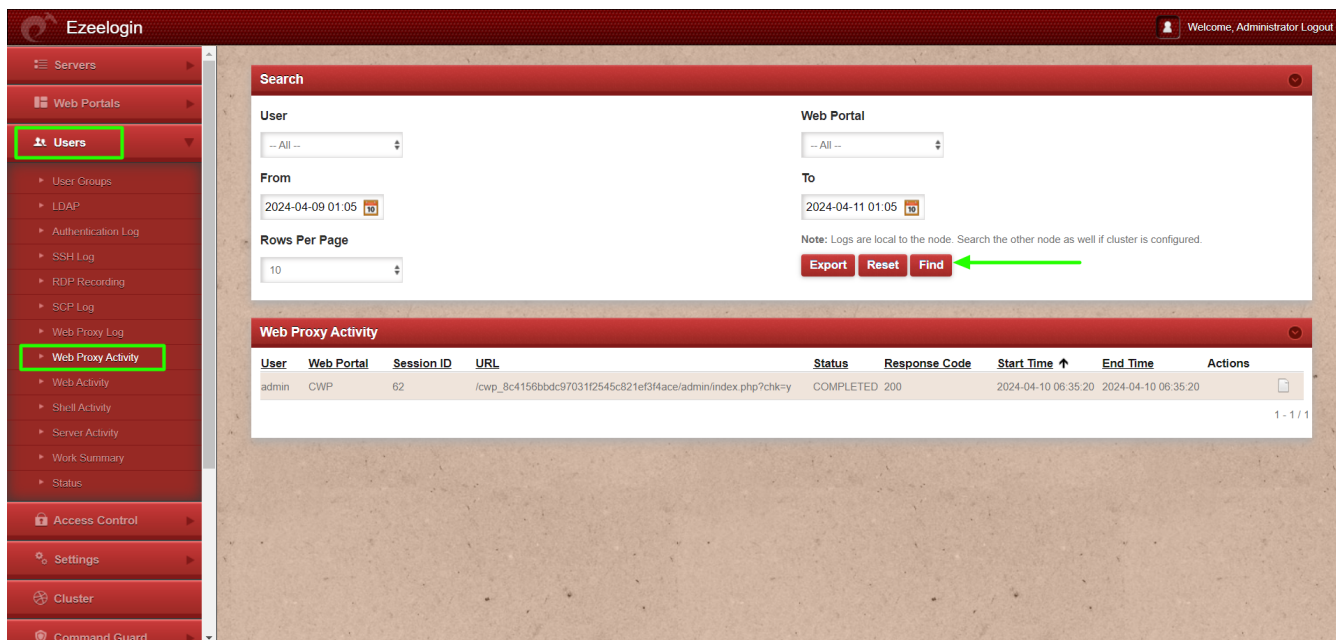

After enabling Web Proxy Logging click on the **Users -> Web Proxy Activity** tab to access the Web Proxy Activity

4. How to export Web Proxy Activity?

You can download all the web proxy activities of the users in .csv format by clicking on export.