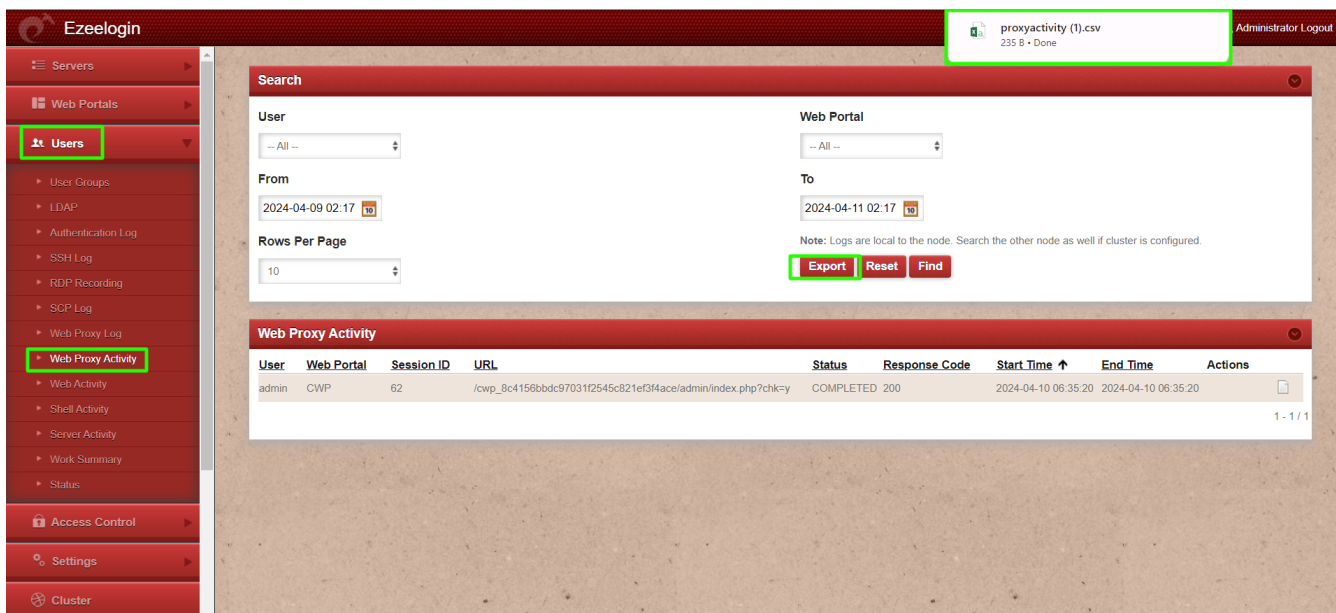

Online URL:

<https://www.ezeelogin.com/kb/article/web-proxy-logs-and-web-proxy-activity-logs-699.html>