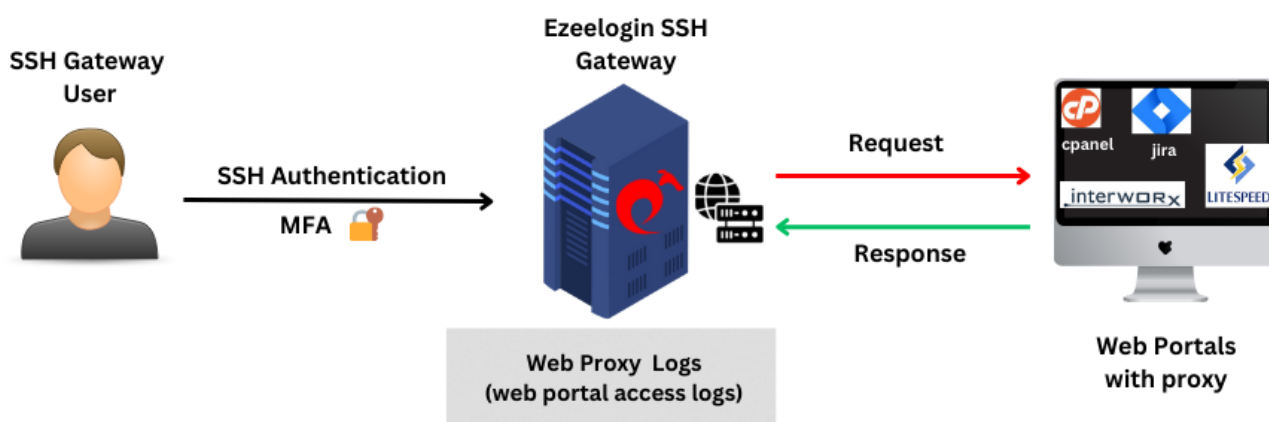

Web Proxy Logs And Web Proxy Activity Logs

699 Jisna Joseph April 13, 2024 [Features & Functionalities](#) 597

View and export web proxy logs and web proxy activity logs in Ezeelogin

This article provides an introduction to **web proxy logs** and **web proxy activity logs**, explaining what they are and how to view them.

1. What is Web Proxy Log and how to access it?

The **web proxy log** is a log file that keeps track of the activities and requests made through web proxy feature in Ezeelogin. It provides comprehensive information about all access to the web portal via the reverse proxy.

To view Web proxy log navigate to **Users -> Web Proxy Log -> Find**. The Web Proxy Log records all access to the webportal via the reverse proxy.

SEARCH

User : Specify the user name whose logs has to be searched