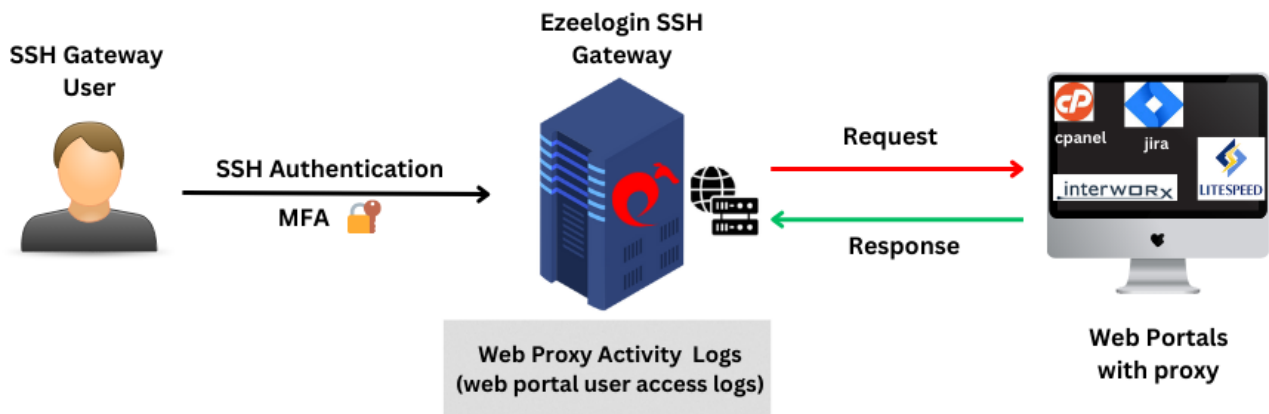

1. What is Web Proxy Log and how to access it?

The **web proxy log** is a log file that keeps track of the activities and requests made through web proxy feature in Ezeelogin. It provides comprehensive information about all access to the web portal via the reverse proxy.

To view Web proxy log navigate to **Users -> Web Proxy Log -> Find**. The Web Proxy Log records all access to the webportal via the reverse proxy.

SEARCH

User : Specify the user name whose logs has to be searched

Reset : Clear the search parameters

Find : Use it to search the activity logs

2. How to export Web Proxy Log?

You can download all the web proxy logs of the users in .csv format by clicking on export.

3. What is Web Proxy Activity and how to access it?

The **Web Proxy Activity Logs** provide comprehensive information about user access details to the web portal using the reverse proxy.

To view web proxy activity first navigate to **Settings -> General -> Security -> Enable Web Proxy Logging**. Enable **Web Proxy Logging** for the recording of Requests and Responses via Web Proxy.