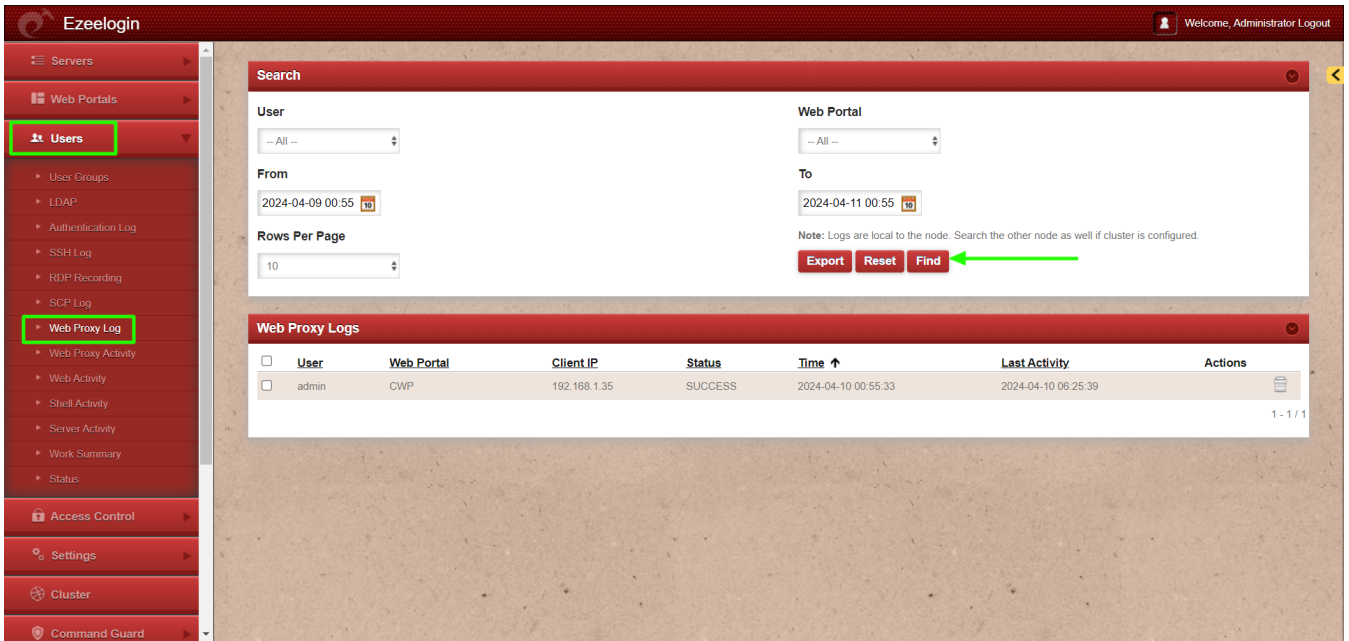

2. How to export Web Proxy Log?

You can download all the web proxy logs of the users in .csv format by clicking on export.