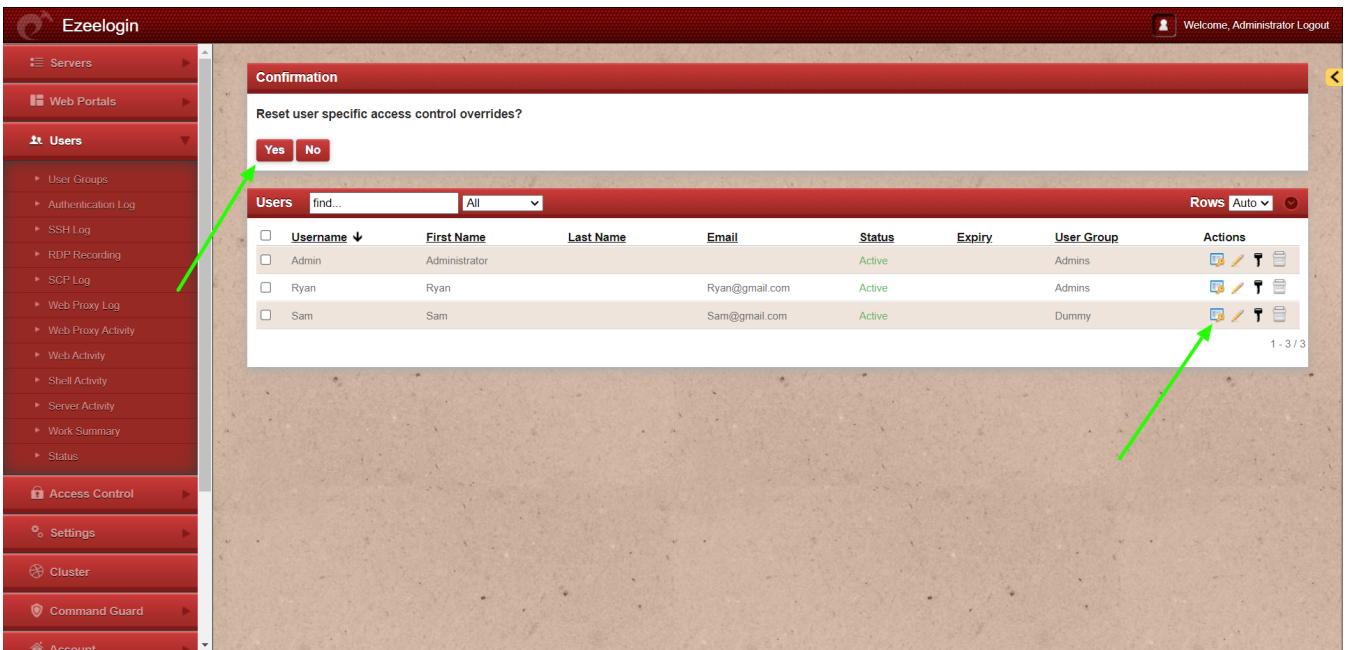

Reset access control override

650 Jisna Joseph March 3, 2024 [Features & Functionalities](#) 868

How to reset access control for Ezeelogin gateway users?

This action will restore the user's original access control privileges(which would be that of the user group that the user belongs to) when this was overridden manually.

--> Navigate to **Users->Reset access control overrides**

Online URL: <https://www.ezeelogin.com/kb/article/reset-access-control-override-650.html>