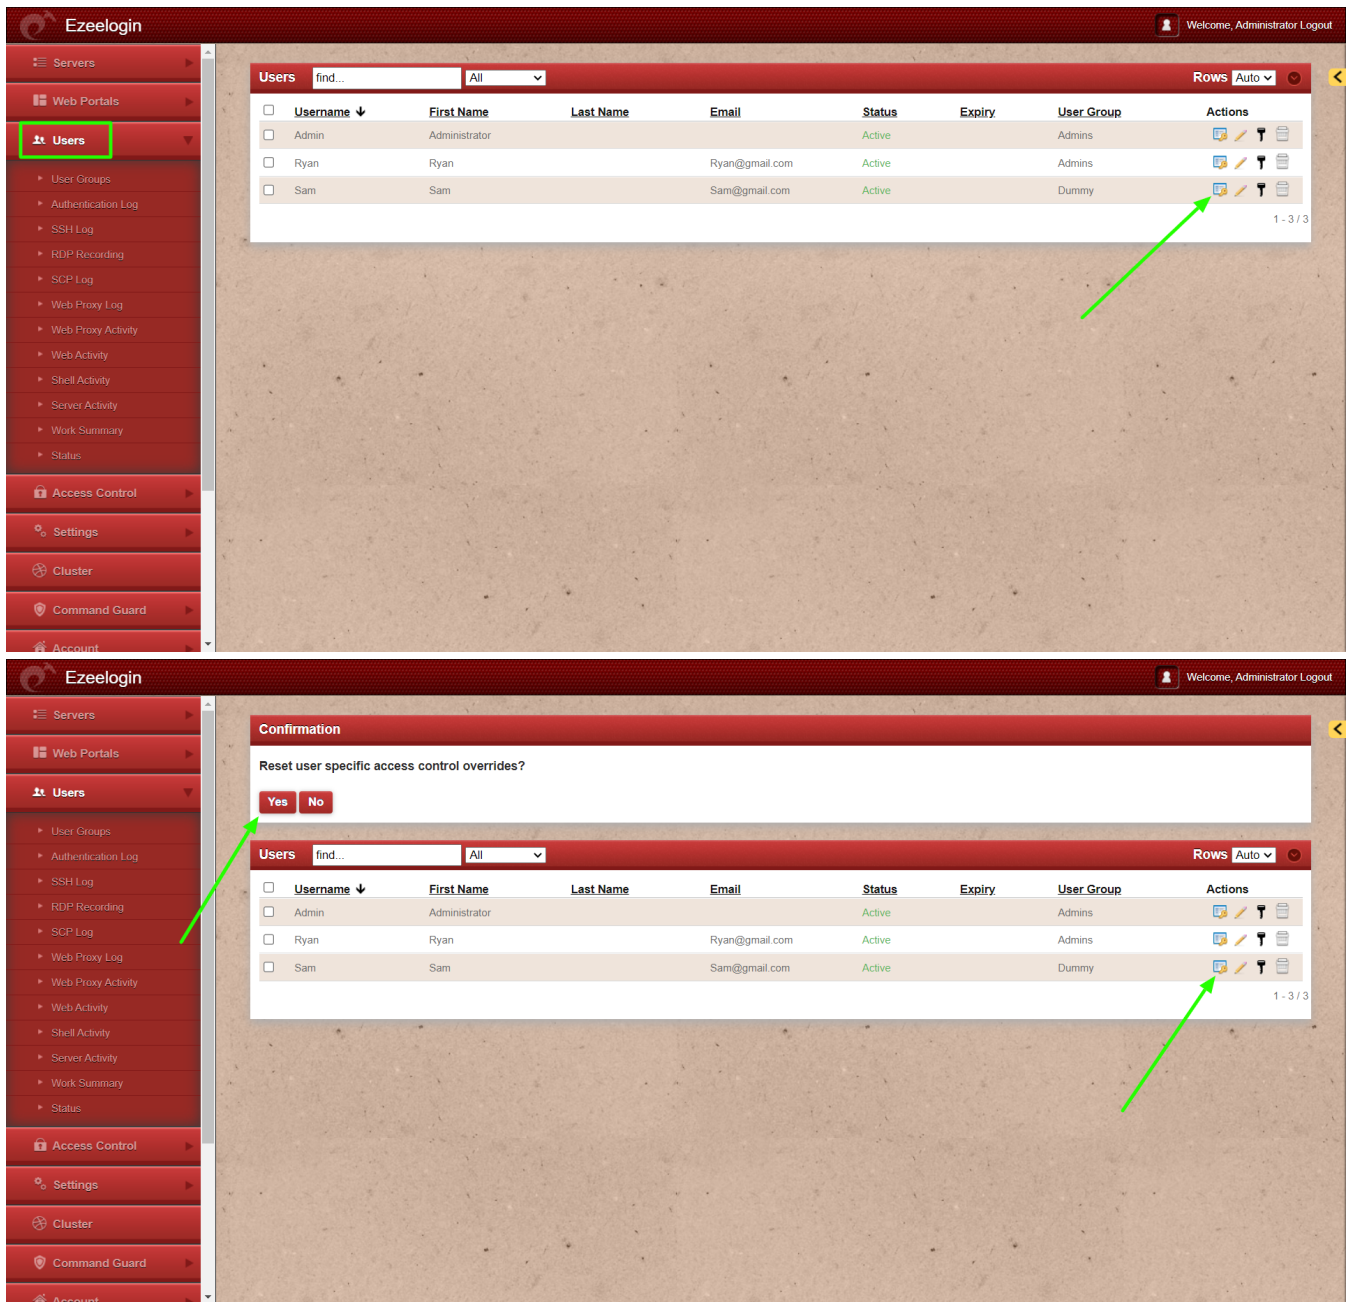

Reset access control override

650 Jisna Joseph March 3, 2024 [Features & Functionalities](#) 1004

How to reset access control for Ezeelogin gateway users?

This action will restore the user's original access control privileges(which would be that of the user group that the user belongs to) when this was overridden manually.

--> Navigate to **Users->Reset access control overrides**

Online URL: <https://www.ezeelogin.com/kb/article/reset-access-control-override-650.html>