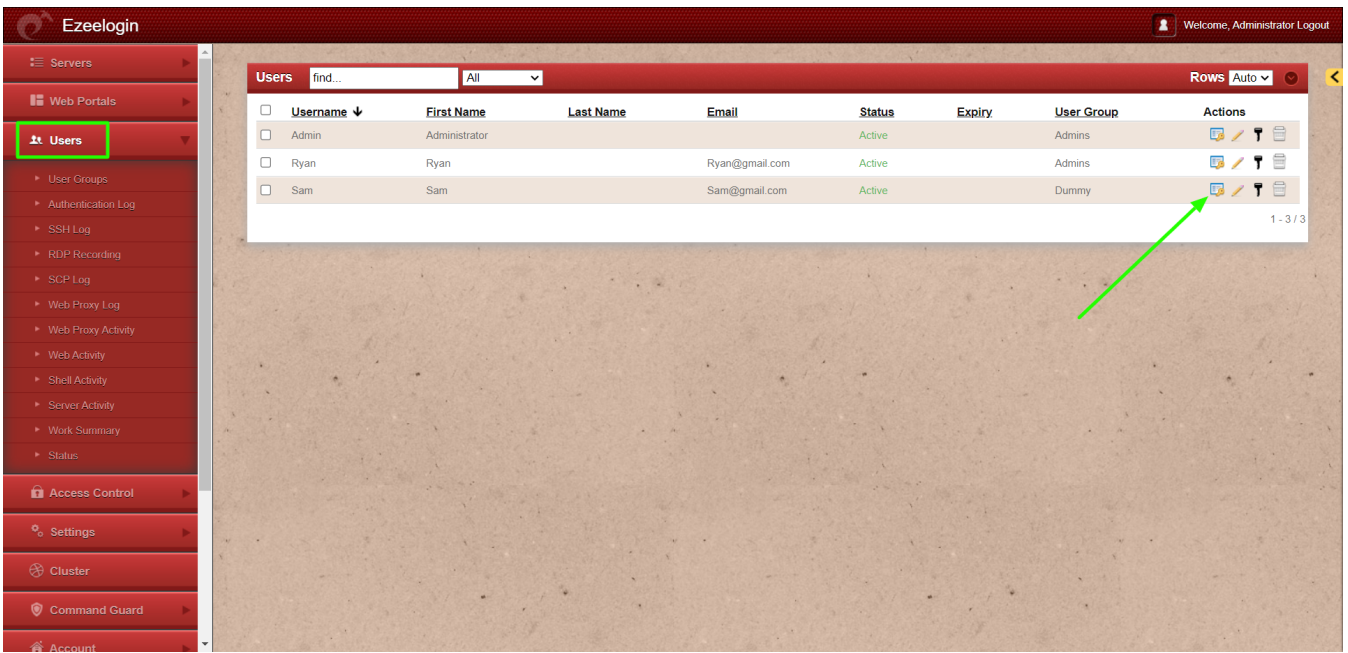

Reset access control override

650 Jisna Joseph March 3, 2024 [Features & Functionalities](#) 868

How to reset access control for Ezeelogin gateway users?

This action will restore the user's original access control privileges(which would be that of the user group that the user belongs to) when this was overridden manually.

--> Navigate to **Users->Reset access control overrides**

Online URL: <https://www.ezeelogin.com/kb/article/reset-access-control-override-650.html>