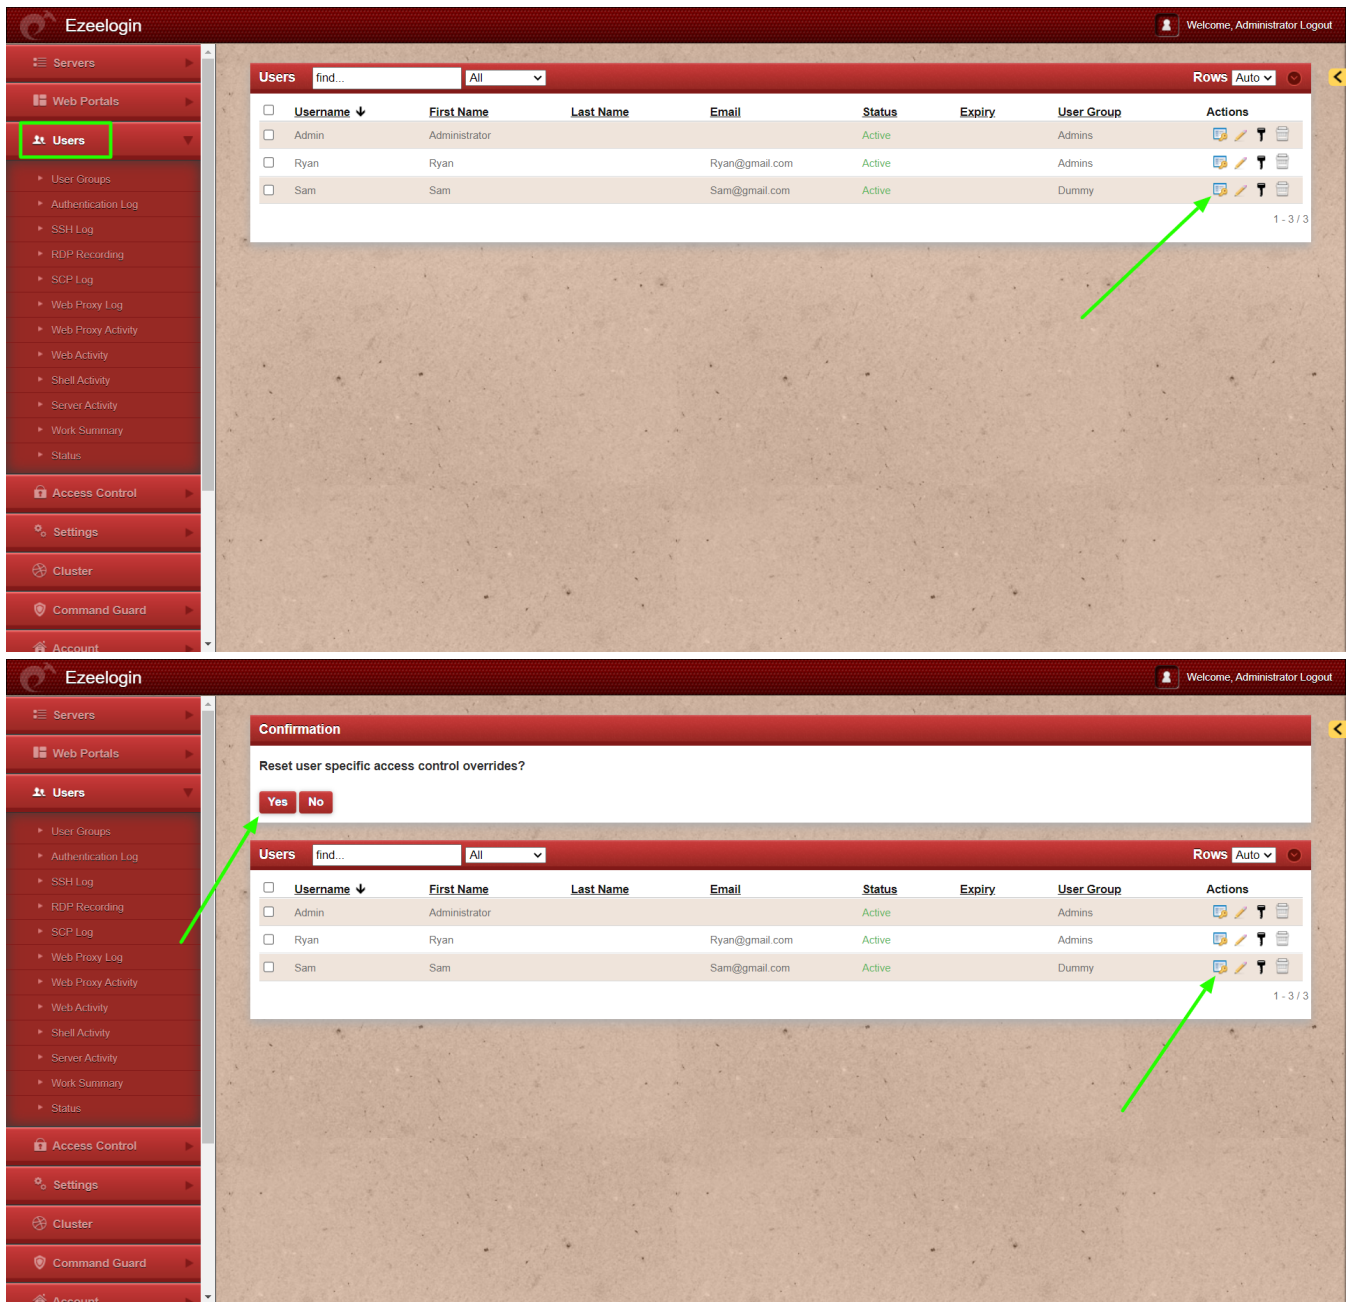

Reset access control override

650 Jisna Joseph March 3, 2024 [Features & Functionalities](#) 1171

How to reset access control for Ezeelogin gateway users?

This action will restore the user's original access control privileges(which would be that of the user group that the user belongs to) when this was overridden manually.

--> Navigate to **Users->Reset access control overrides**