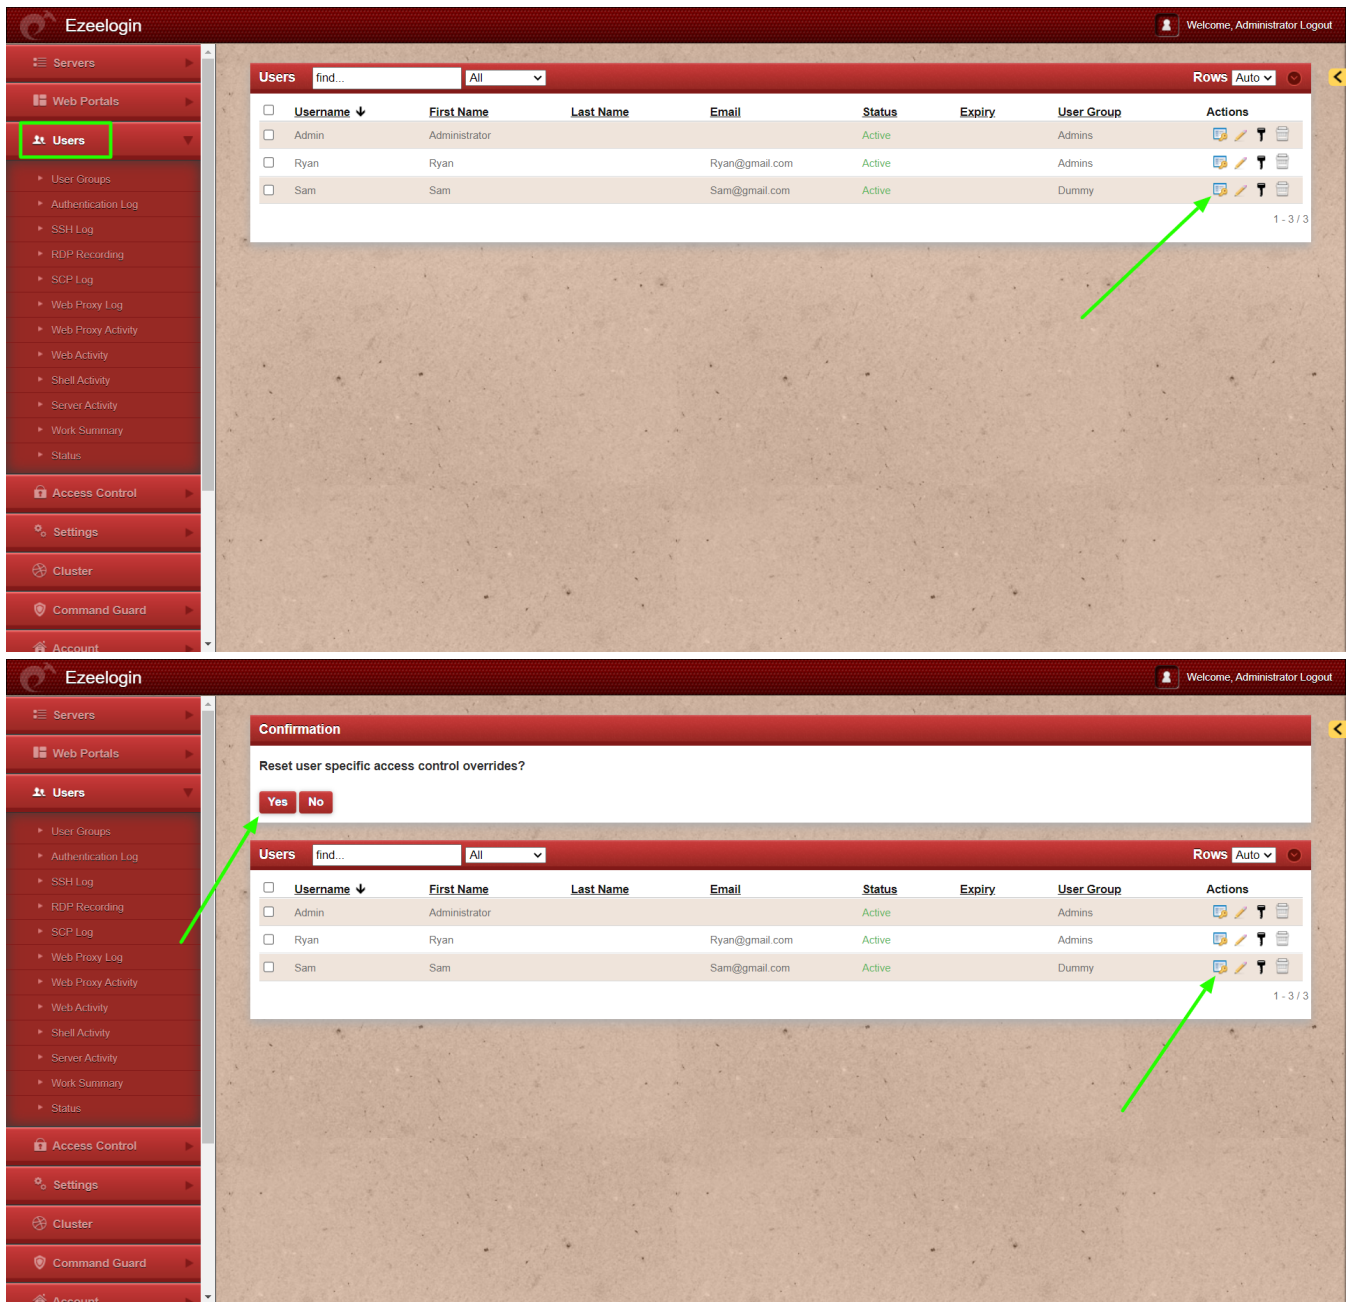

Reset access control override

650 Jisna Joseph March 3, 2024 [Features & Functionalities](#) 1071

How to reset access control for Ezeelogin gateway users?

This action will restore the user's original access control privileges(which would be that of the user group that the user belongs to) when this was overridden manually.

--> Navigate to **Users->Reset access control overrides**

Online URL: <https://www.ezeelogin.com/kb/article/reset-access-control-override-650.html>